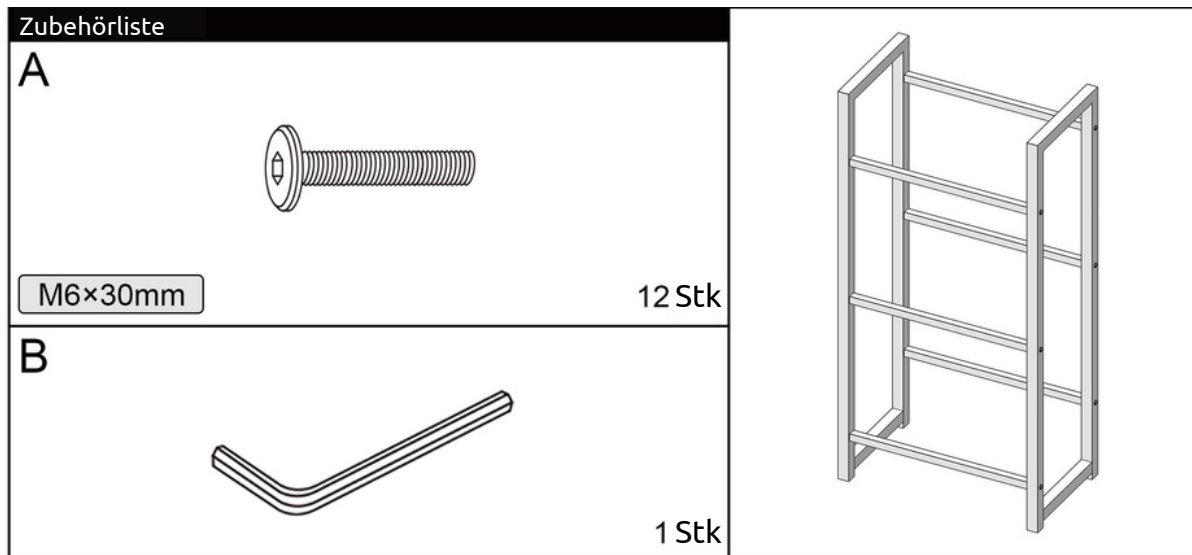

Montageanleitung

Getränkeregale für 3 Kisten aus Holz inkl. Ablage Schwarze Metallstreben
H4H386.5

Assembly Instruction

Crate rack for 3 crates, made of wood incl. shelf black metal rods H4H386.5

Accessories list	
A  M6×30mm	12pcs
B 	1pcs