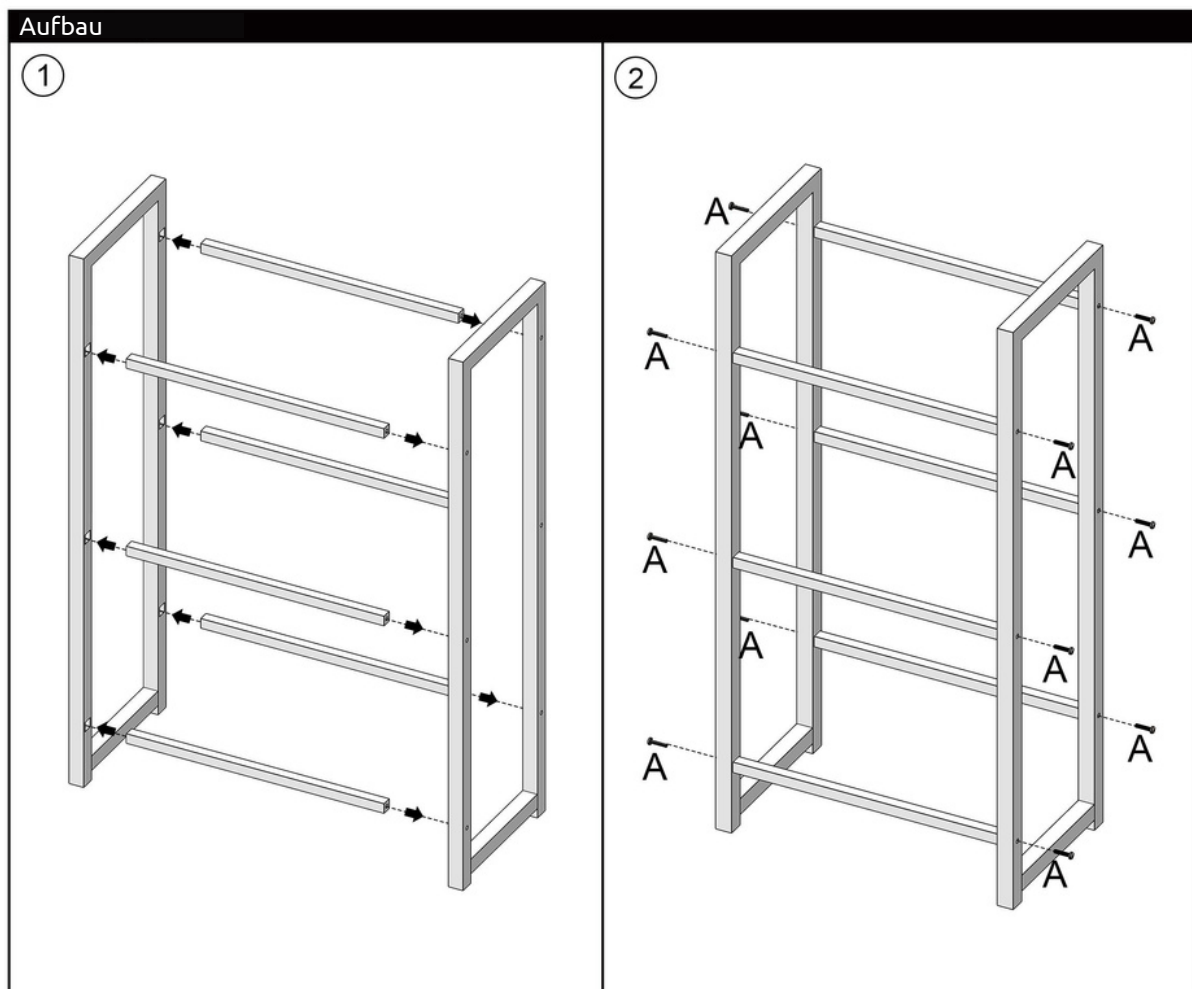

Montageanleitung

Getränkeregale für 3 Kisten aus Holz inkl. Ablage Schwarze Metallstreben
H4H386.5

Assembly Instruction

Crate rack for 3 crates, made of wood incl. shelf black metal rods H4H386.5

Accessories list	
A  M6×30mm	12pcs
B 	1pcs

Installation process

① 

② 