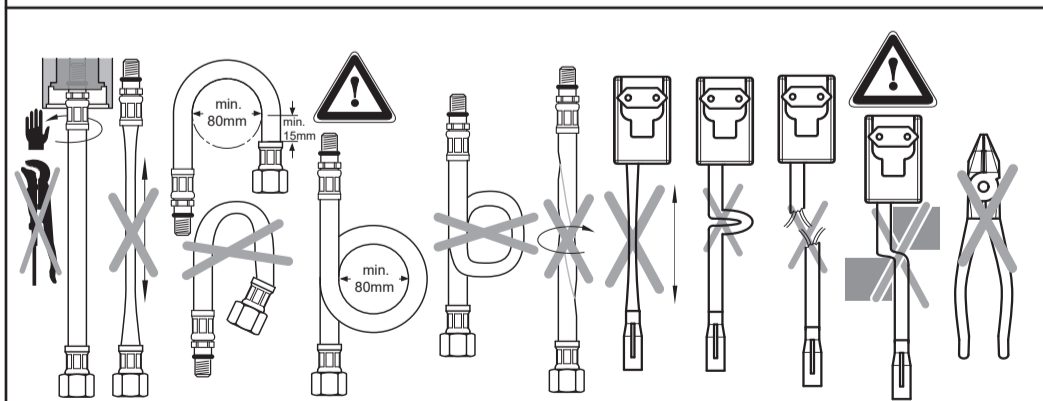

P bar	0,5 MAX. 10	5 1	Q (3 bar)
T °C	MAX. 80	65 40	I/min 5