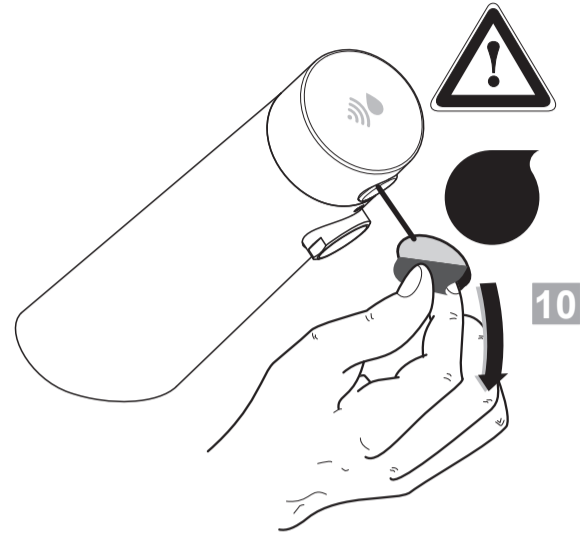

P 0,3 MPa 3 bar	T 50°C 65°C	T 15°C 15°C	max.°C	
			~37	~46
			~46	~58