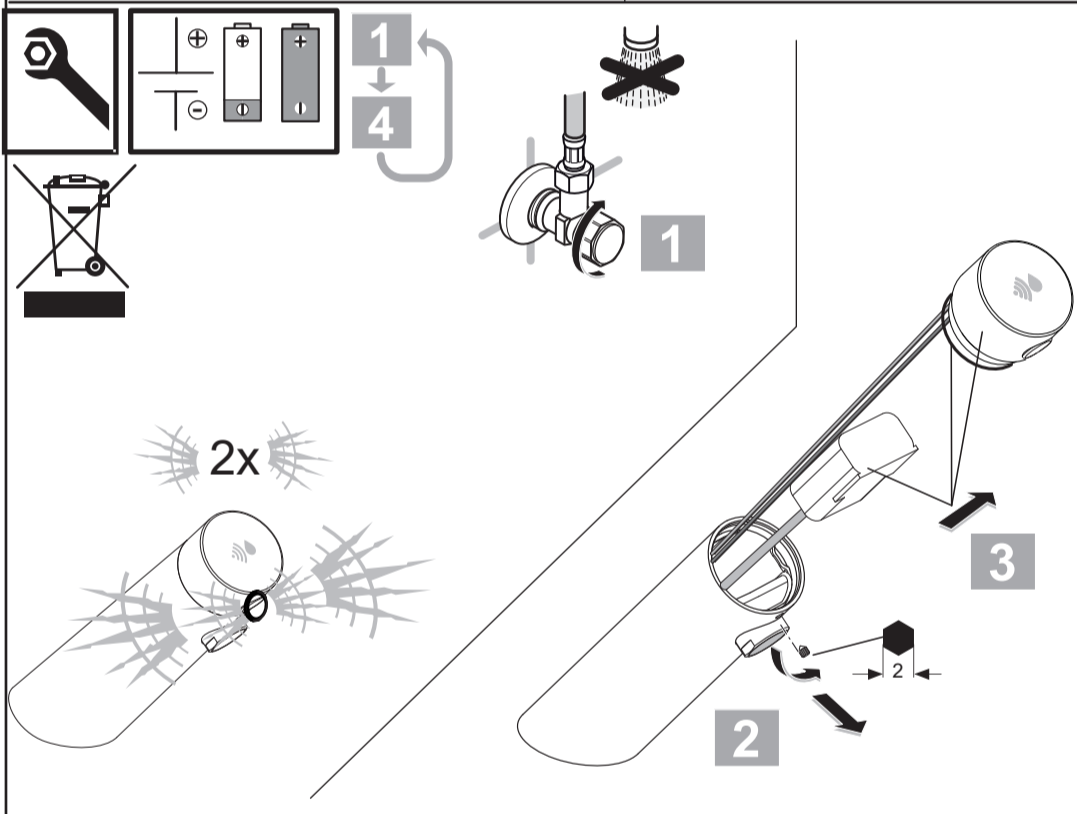

P 0,3 MPa 3 bar	T 50°C 65°C	T 15°C 15°C	max.°C	
			~37	~46
			~46	~58