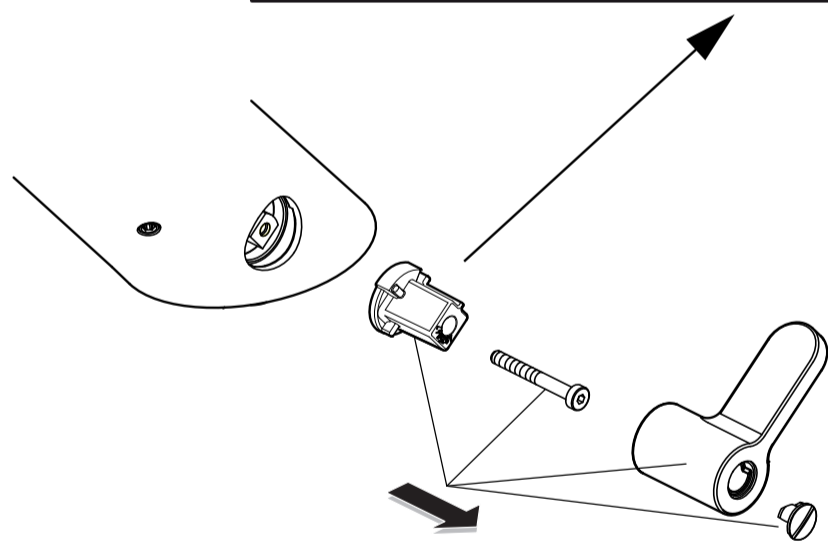

P bar	0,5 MAX. 10	5 1	Q (3 bar)
T °C	MAX. 80	65 40	I/min 5