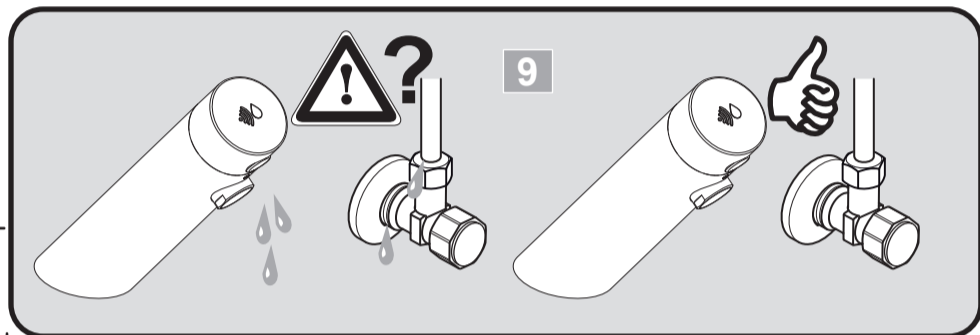

P 0,3 MPa 3 bar	T 50°C 65°C	T 15°C 15°C	max.°C	
			~37	~46
			~46	~58