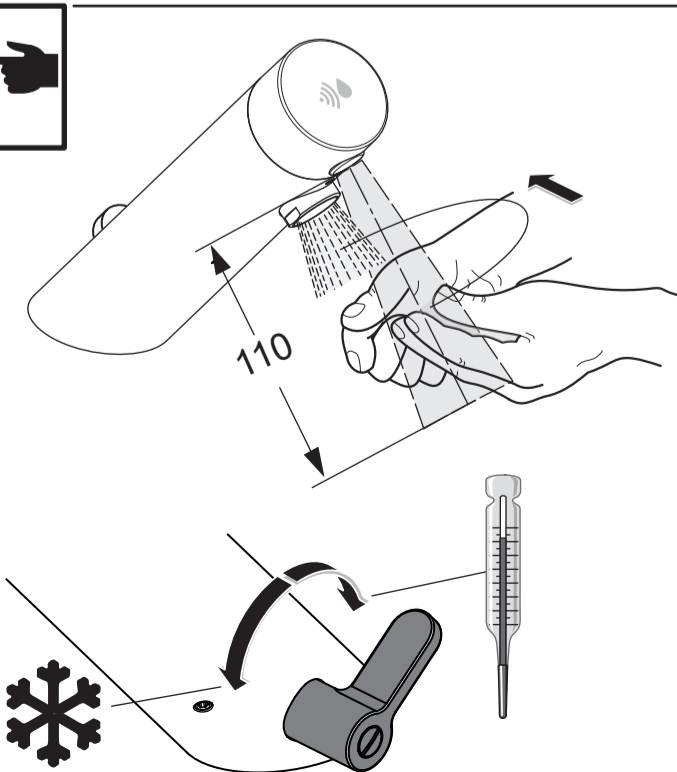

P bar	0,5 MAX. 10	5 1	Q (3 bar)
T °C	MAX. 80	65 40	I/min 5