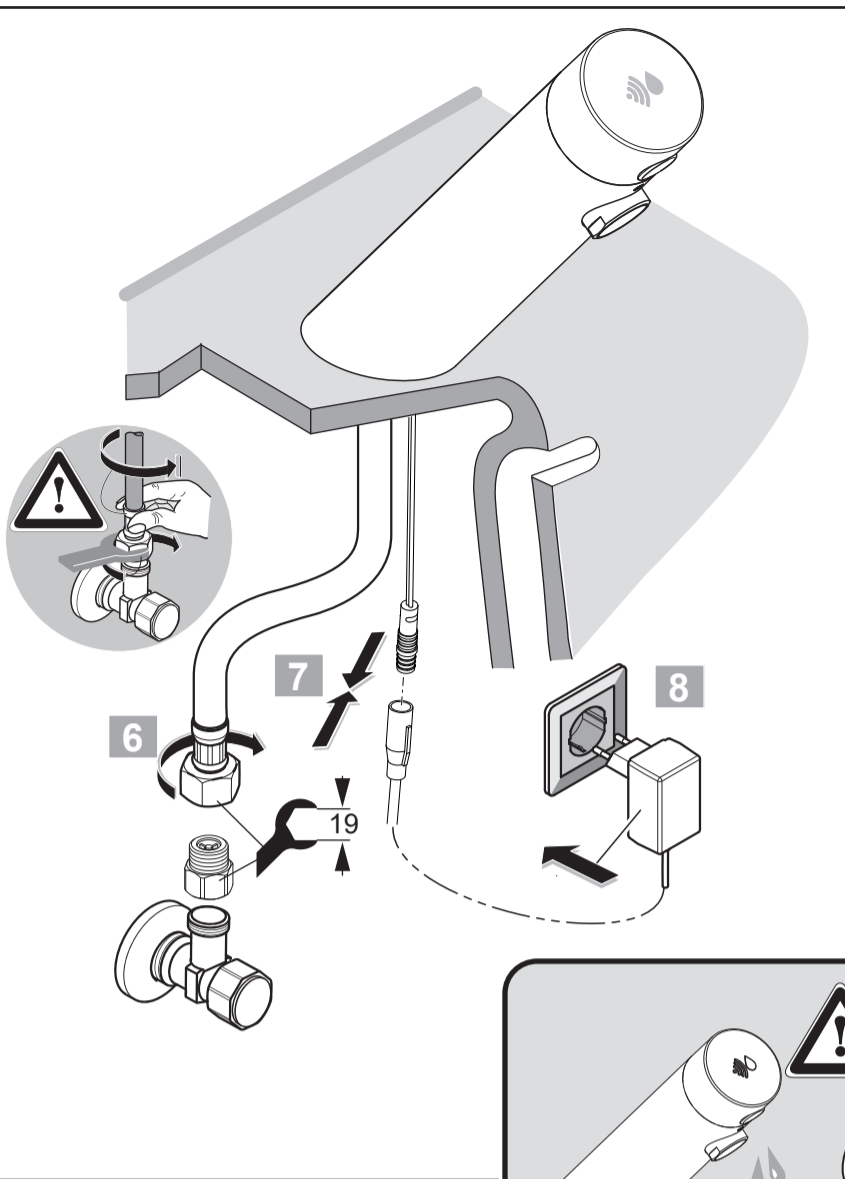

P 0,3 MPa 3 bar	T 50°C 65°C	T 15°C 15°C	max.°C	
			~37	~46
			~46	~58