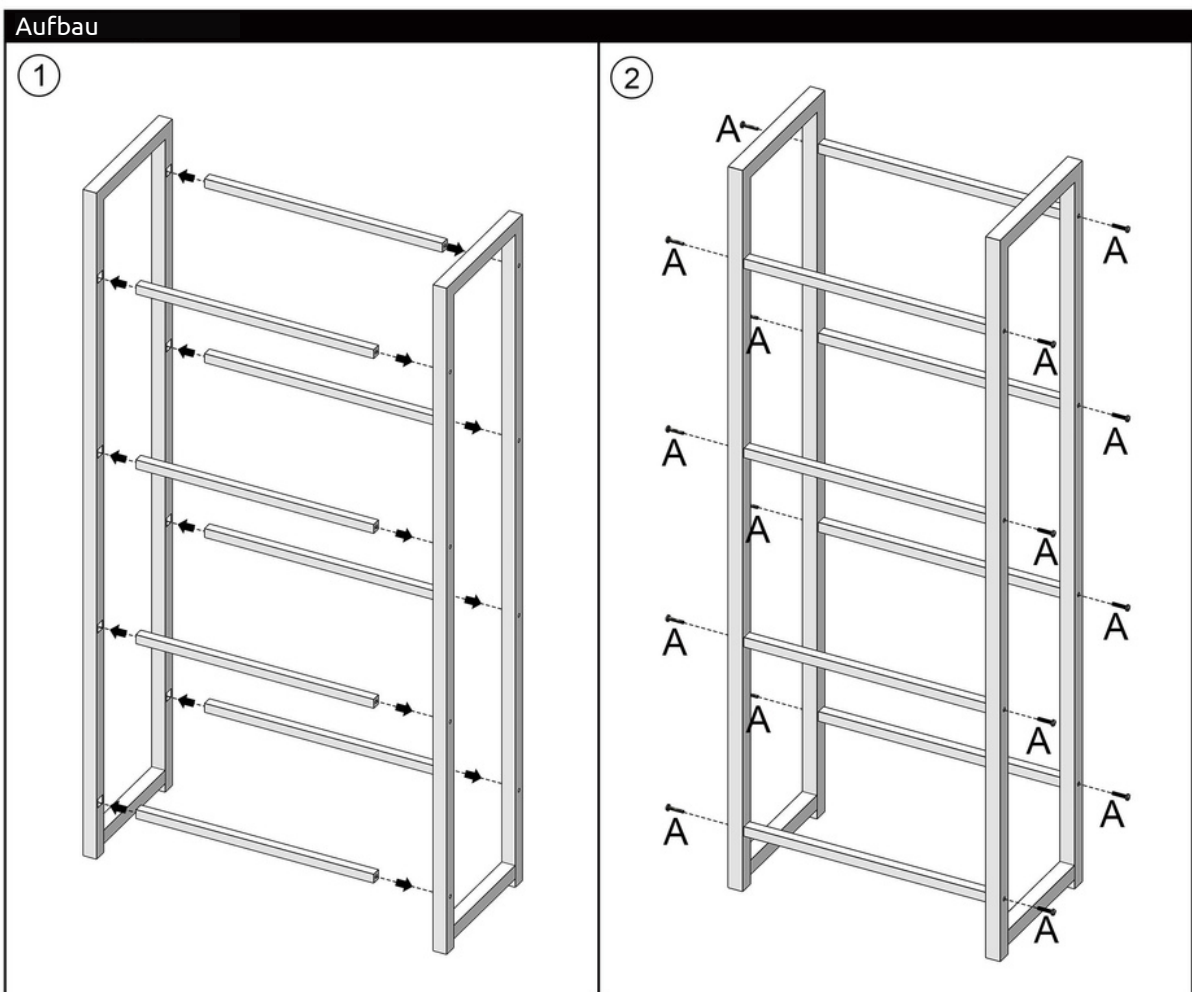

# Montageanleitung

Getränkeregale für 4 Kisten aus Holz inkl. Ablage Schwarze Metallstreben  
H4H386.6

# Assembly Instruction

Crate rack for 4 crates, made of wood incl. shelf black metal rods H4H386.6

Accessories list			
<b>A</b>			
M6x30mm	16pcs		
<b>B</b>			1pcs

Installation process	
<b>①</b> 	<b>②</b> 