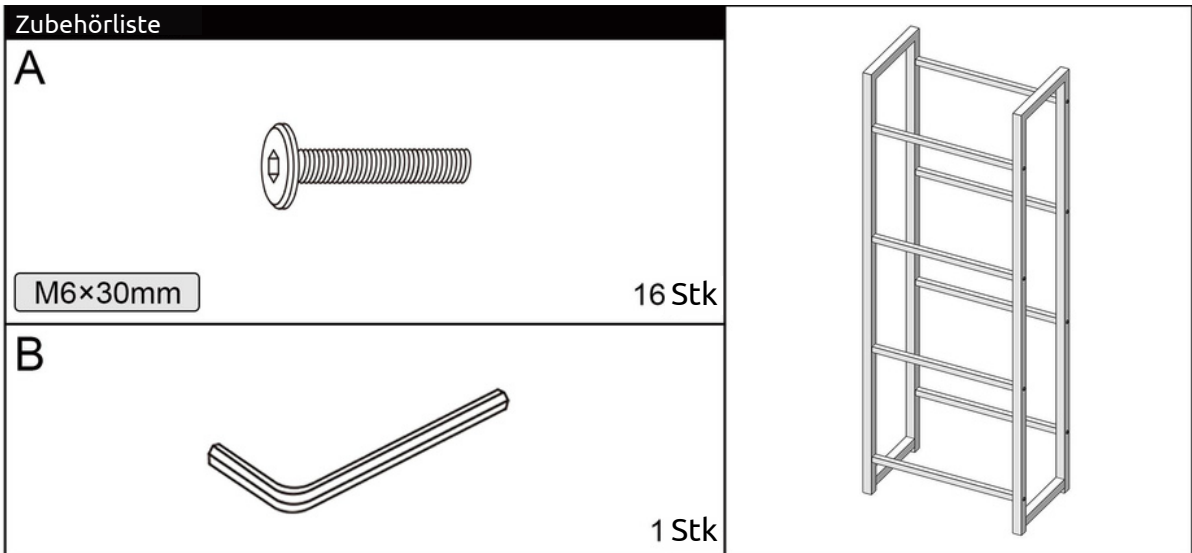

# Montageanleitung

Getränkeregale für 4 Kisten aus Holz inkl. Ablage Schwarze Metallstreben  
H4H386.6

# Assembly Instruction

Crate rack for 4 crates, made of wood incl. shelf black metal rods H4H386.6

Accessories list			
<b>A</b>			
M6x30mm	16pcs		
<b>B</b>			1pcs

Installation process	
<b>①</b> 	<b>②</b> 