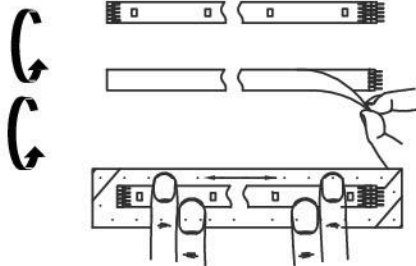

Safety Instructions

4, 17, 18

Info

www.paulmann.com

Paulmann Licht GmbH
Quezinger Feld 2
31832 Springe
Germany

www.paulmann.com

Art.-Nr. : 706.23
706.24

(+326) PEO 12/18

1x

A

B

C

D