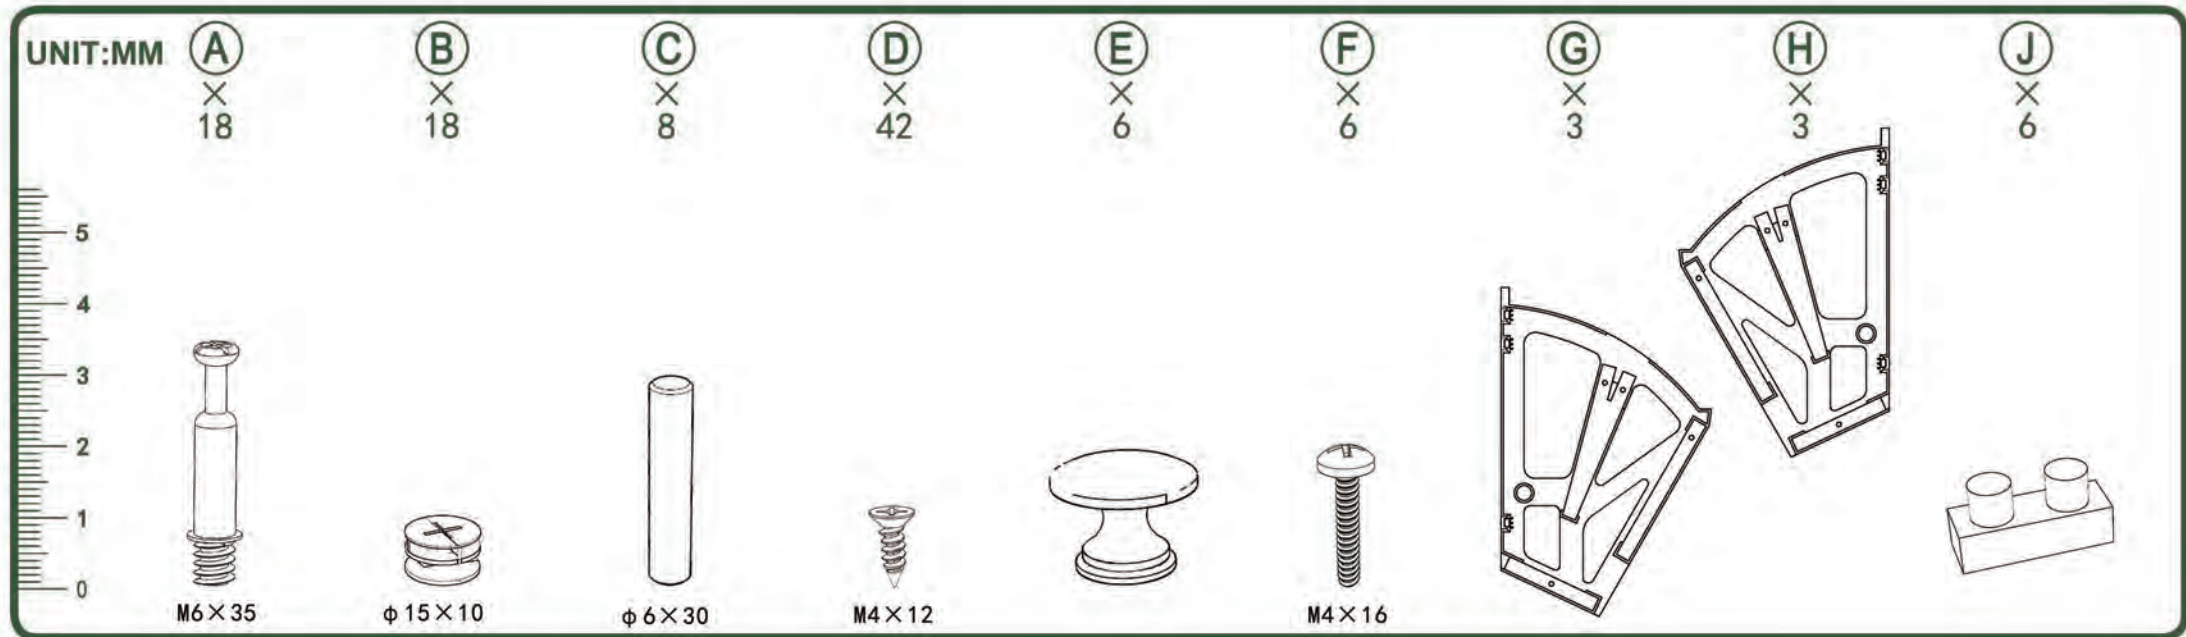

## SoBuy

TOOLS:

Stand:11.2022

BOLT INSTALLATION AS BELOW:

BACKPLATE BUCKLE INSTALLATION AS BELOW:

15.(X3)

16.(X3)

17.