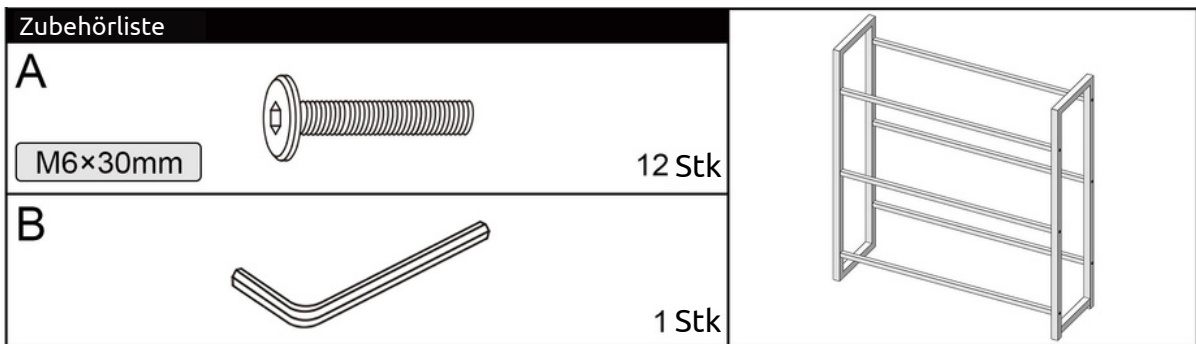

Montageanleitung

Getränkeregale für 6 Kisten aus Holz inkl. Ablage Schwarze Metallstreben H4H386.7

Assembly Instruction

Crate rack for 6 crates, made of wood incl. shelf black metal rods H4H386.7

Accessories list	
A	
M6×30mm	12pcs
B	
	1pcs