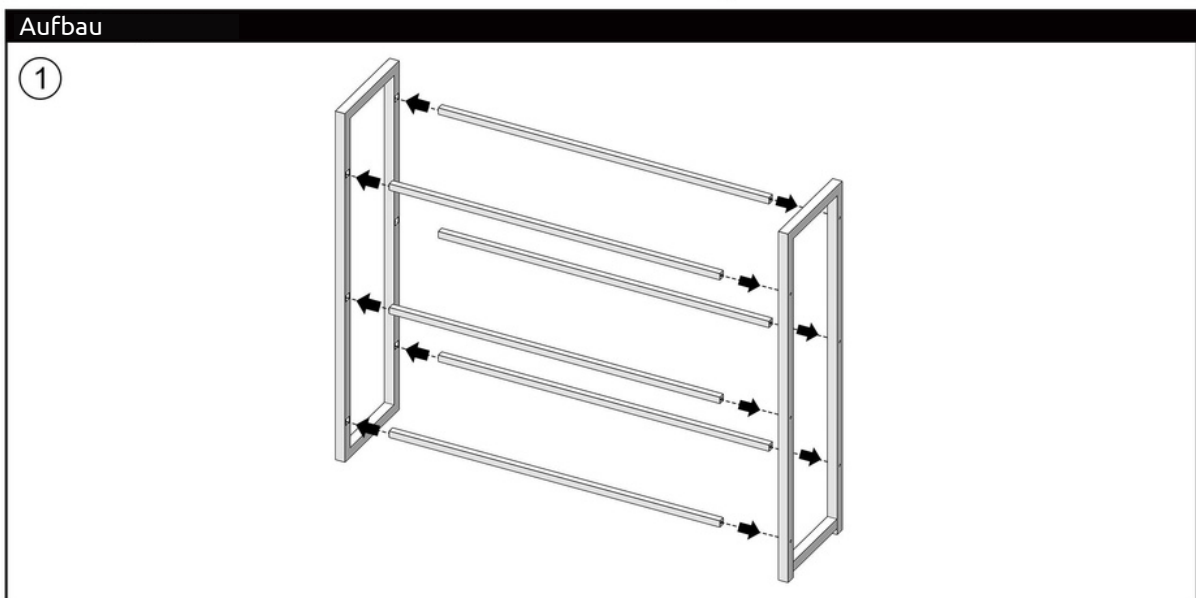

Montageanleitung

Getränkeregale für 6 Kisten aus Holz inkl. Ablage Schwarze Metallstreben H4H386.7

Assembly Instruction

Crate rack for 6 crates, made of wood incl. shelf black metal rods H4H386.7

Accessories list	
A	
M6×30mm	12pcs
B	
	1pcs

Installation process

①

②