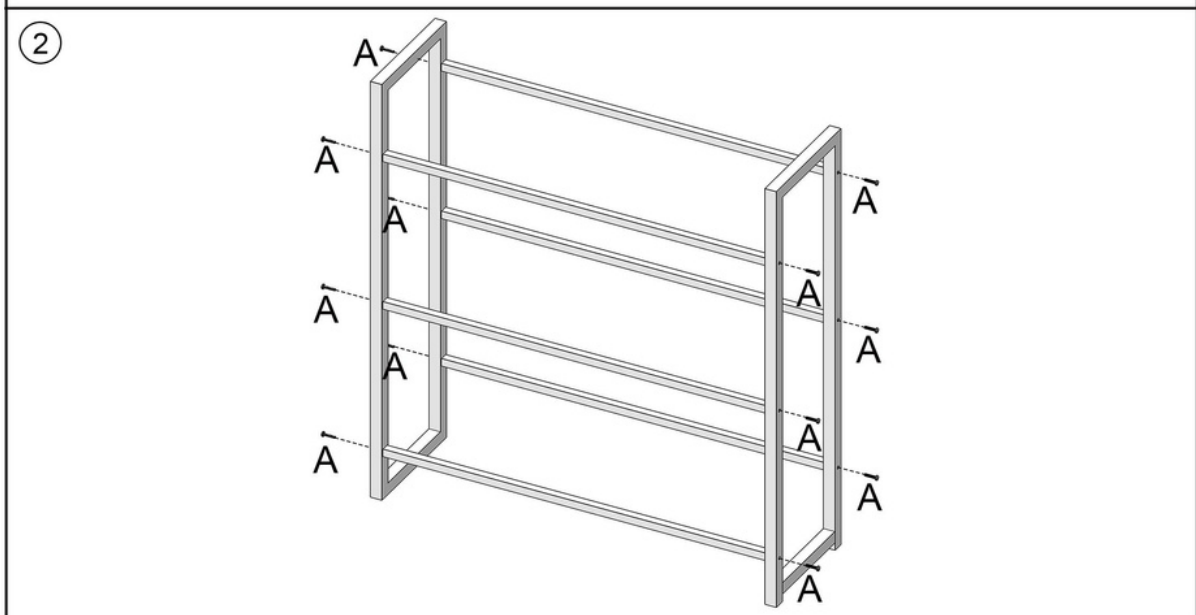

Montageanleitung

Getränkeregale für 6 Kisten aus Holz inkl. Ablage Schwarze Metallstreben H4H386.7

Assembly Instruction

Crate rack for 6 crates, made of wood incl. shelf black metal rods H4H386.7

Accessories list	
A	
M6×30mm	12pcs
B	
	1pcs