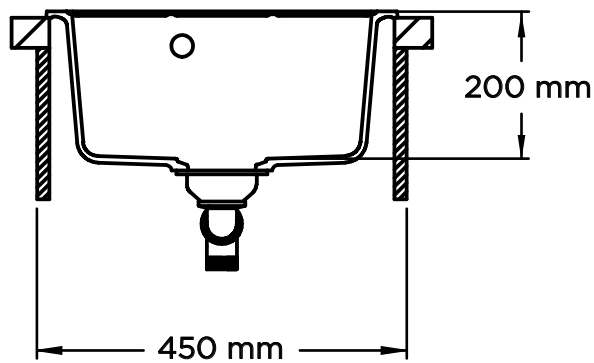

Drawing No. 20230104-T-01	UAB "Compotexa" Taikos pr. 88A, LT-51183 Kaunas Phone: + 370 618 61362 Web: www.helika-sinks.com	SQN100W	
Drawn by LR	These drawings and specifications are the property of COMPOTEXA UAB and shall not be reproduced, copied, or transferred to any third party without prior written permission of COMPOTEXA UAB, Kaunas, Lithuania.	Size A4	Scale 1:10 Sheet/sheets 1/4
Drawn Date 2023-01-04			

Drawing No. 20230104-T-01	UAB "Compotexa" Taikos pr. 88A, LT-51183 Kaunas Phone: + 370 618 61362 Web: www.helika-sinks.com	SQN100W	
Drawn by LR	These drawings and specifications are the property of COMPOTEXA UAB and shall not be reproduced, copied, or transferred to any third party without prior written permission of COMPOTEXA UAB, Kaunas, Lithuania.	Size A4	Scale 1:10 Sheet/sheets 2/4
Drawn Date 2023-01-04			

Drawing No. 20230104-T-01	UAB "Compotexa" Taikos pr. 88A, LT-51183 Kaunas Phone: + 370 618 61362 Web: www.helika-sinks.com	SQN100W	
Drawn by LR	These drawings and specifications are the property of COMPOTEXA UAB and shall not be reproduced, copied, or transferred to any third party without prior written permission of COMPOTEXA UAB, Kaunas, Lithuania.	Size A4	Scale 1:10 Sheet/sheets 3/4
Drawn Date 2023-01-04			

Drawing No. 20230104-T-01	UAB "Compotexa" Taikos pr. 88A, LT-51183 Kaunas Phone: + 370 618 61362 Web: www.helika-sinks.com	SQN100W	
Drawn by LR	These drawings and specifications are the property of COMPOTEXA UAB and shall not be reproduced, copied, or transferred to any third party without prior written permission of COMPOTEXA UAB, Kaunas, Lithuania.	Size A4	Scale 1:10 Sheet/sheets 4/4
Drawn Date 2023-01-04			