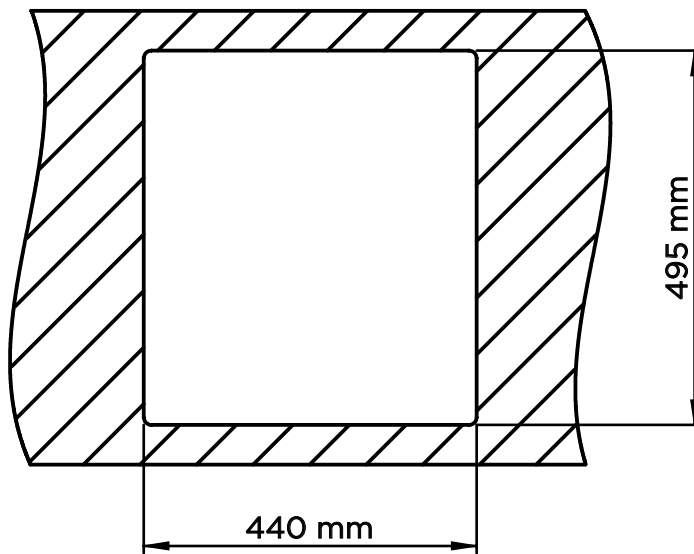

Drawing No. 20230104-T-01	UAB "Compotexa" Taikos pr. 88A, LT-51183 Kaunas Phone: + 370 618 61362 Web: www.helika-sinks.com	SQN100W	
Drawn by LR	These drawings and specifications are the property of COMPOTEXA UAB and shall not be reproduced, copied, or transferred to any third party without prior written permission of COMPOTEXA UAB, Kaunas, Lithuania.	Size A4	Scale 1:10 Sheet/sheets 1/4
Drawn Date 2023-01-04			

Drawing No. 20230104-T-01	UAB "Compotexa" Taikos pr. 88A, LT-51183 Kaunas Phone: + 370 618 61362 Web: www.helika-sinks.com	SQN100W	
Drawn by LR	These drawings and specifications are the property of COMPOTEXA UAB and shall not be reproduced, copied, or transferred to any third party without prior written permission of COMPOTEXA UAB, Kaunas, Lithuania.	Size A4	Scale 1:10 Sheet/sheets 2/4
Drawn Date 2023-01-04			

Drawing No. 20230104-T-01	UAB "Compotexa" Taikos pr. 88A, LT-51183 Kaunas Phone: + 370 618 61362 Web: www.helika-sinks.com	SQN100W	
Drawn by LR	These drawings and specifications are the property of COMPOTEXA UAB and shall not be reproduced, copied, or transferred to any third party without prior written permission of COMPOTEXA UAB, Kaunas, Lithuania.	Size A4	Scale 1:10 Sheet/sheets 3/4
Drawn Date 2023-01-04			

Drawing No. 20230104-T-01	UAB "Compotexa" Taikos pr. 88A, LT-51183 Kaunas Phone: + 370 618 61362 Web: www.helika-sinks.com	SQN100W	
Drawn by LR	These drawings and specifications are the property of COMPOTEXA UAB and shall not be reproduced, copied, or transferred to any third party without prior written permission of COMPOTEXA UAB, Kaunas, Lithuania.	Size A4	Scale 1:10 Sheet/sheets 4/4
Drawn Date 2023-01-04			