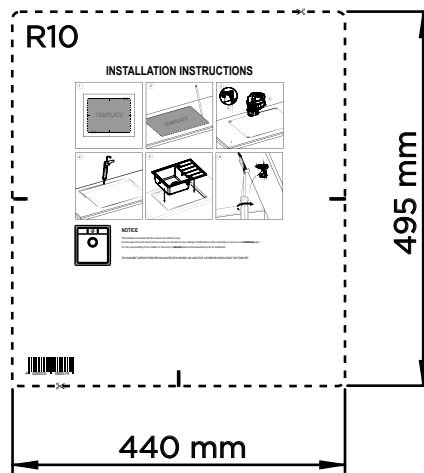

Drawing No. 20230104-T-01	UAB "Compotexa" Taikos pr. 88A, LT-51183 Kaunas Phone: + 370 618 61362 Web: www.helika-sinks.com	SQN100W	
Drawn by LR	These drawings and specifications are the property of COMPOTEXA UAB and shall not be reproduced, copied, or transferred to any third party without prior written permission of COMPOTEXA UAB, Kaunas, Lithuania.	Size A4	Scale 1:10 Sheet/sheets 1/4
Drawn Date 2023-01-04			

Drawing No. 20230104-T-01	UAB "Compotexa" Taikos pr. 88A, LT-51183 Kaunas Phone: + 370 618 61362 Web: www.helika-sinks.com	SQN100W	
Drawn by LR	These drawings and specifications are the property of COMPOTEXA UAB and shall not be reproduced, copied, or transferred to any third party without prior written permission of COMPOTEXA UAB, Kaunas, Lithuania.	Size A4	Scale 1:10 Sheet/sheets 2/4
Drawn Date 2023-01-04			

Drawing No. 20230104-T-01	UAB "Compotexa" Taikos pr. 88A, LT-51183 Kaunas Phone: + 370 618 61362 Web: www.helika-sinks.com	SQN100W	
Drawn by LR	These drawings and specifications are the property of COMPOTEXA UAB and shall not be reproduced, copied, or transferred to any third party without prior written permission of COMPOTEXA UAB, Kaunas, Lithuania.	Size A4	Scale 1:10 Sheet/sheets 3/4
Drawn Date 2023-01-04			

Drawing No. 20230104-T-01	UAB "Compotexa" Taikos pr. 88A, LT-51183 Kaunas Phone: + 370 618 61362 Web: www.helika-sinks.com	SQN100W	
Drawn by LR	These drawings and specifications are the property of COMPOTEXA UAB and shall not be reproduced, copied, or transferred to any third party without prior written permission of COMPOTEXA UAB, Kaunas, Lithuania.	Size A4	Scale 1:10 Sheet/sheets 4/4
Drawn Date 2023-01-04			