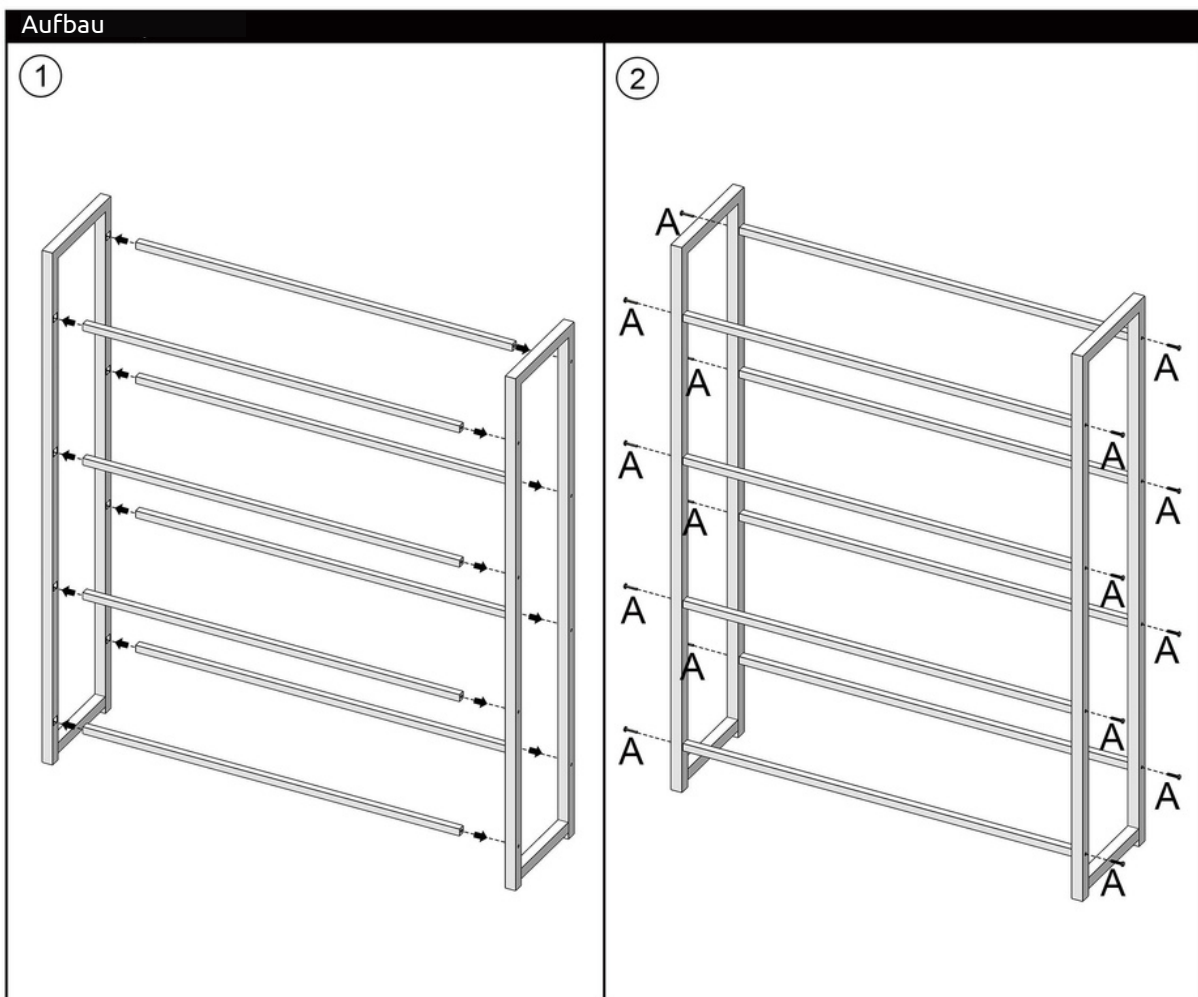

# Montageanleitung

Getränkeregale für 8 Kisten aus Holz inkl. Ablage Schwarze Metallstreben  
H4H386.8

# Assembly Instruction

Crate rack for 8 crates, made of wood incl. shelf black metal rods H4H386.8

Accessories list	
<b>A</b>	
M6×30mm	16pcs
<b>B</b>	
	1pcs

**Installation process**

① 

② 