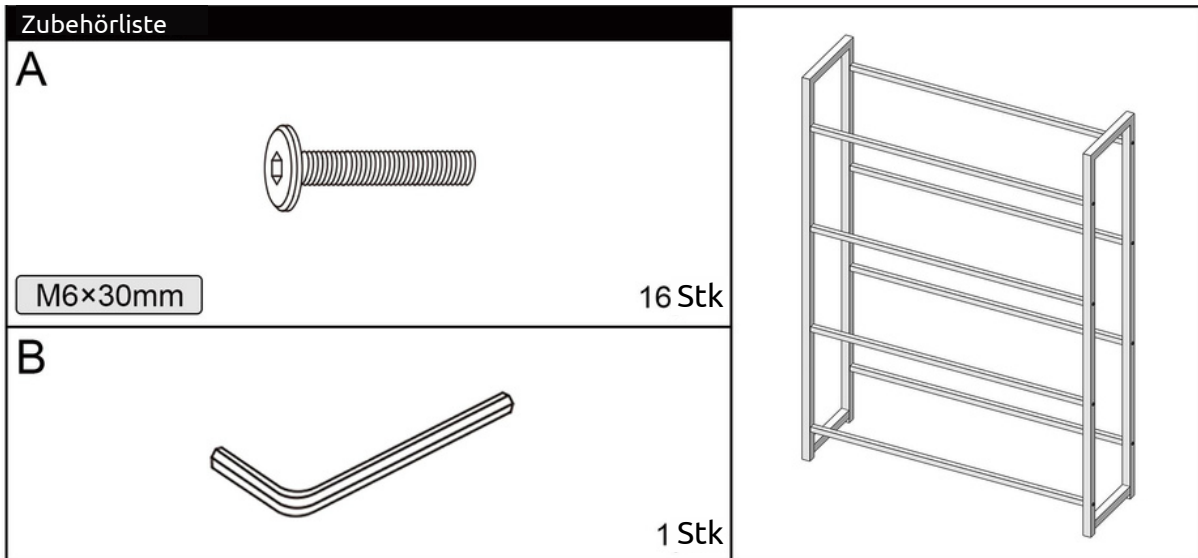

# Montageanleitung

Getränkeregale für 8 Kisten aus Holz inkl. Ablage Schwarze Metallstreben  
H4H386.8

# Assembly Instruction

Crate rack for 8 crates, made of wood incl. shelf black metal rods H4H386.8

Accessories list	
<b>A</b>	
M6×30mm	16pcs
<b>B</b>	
	1pcs

**Installation process**

① 

② 